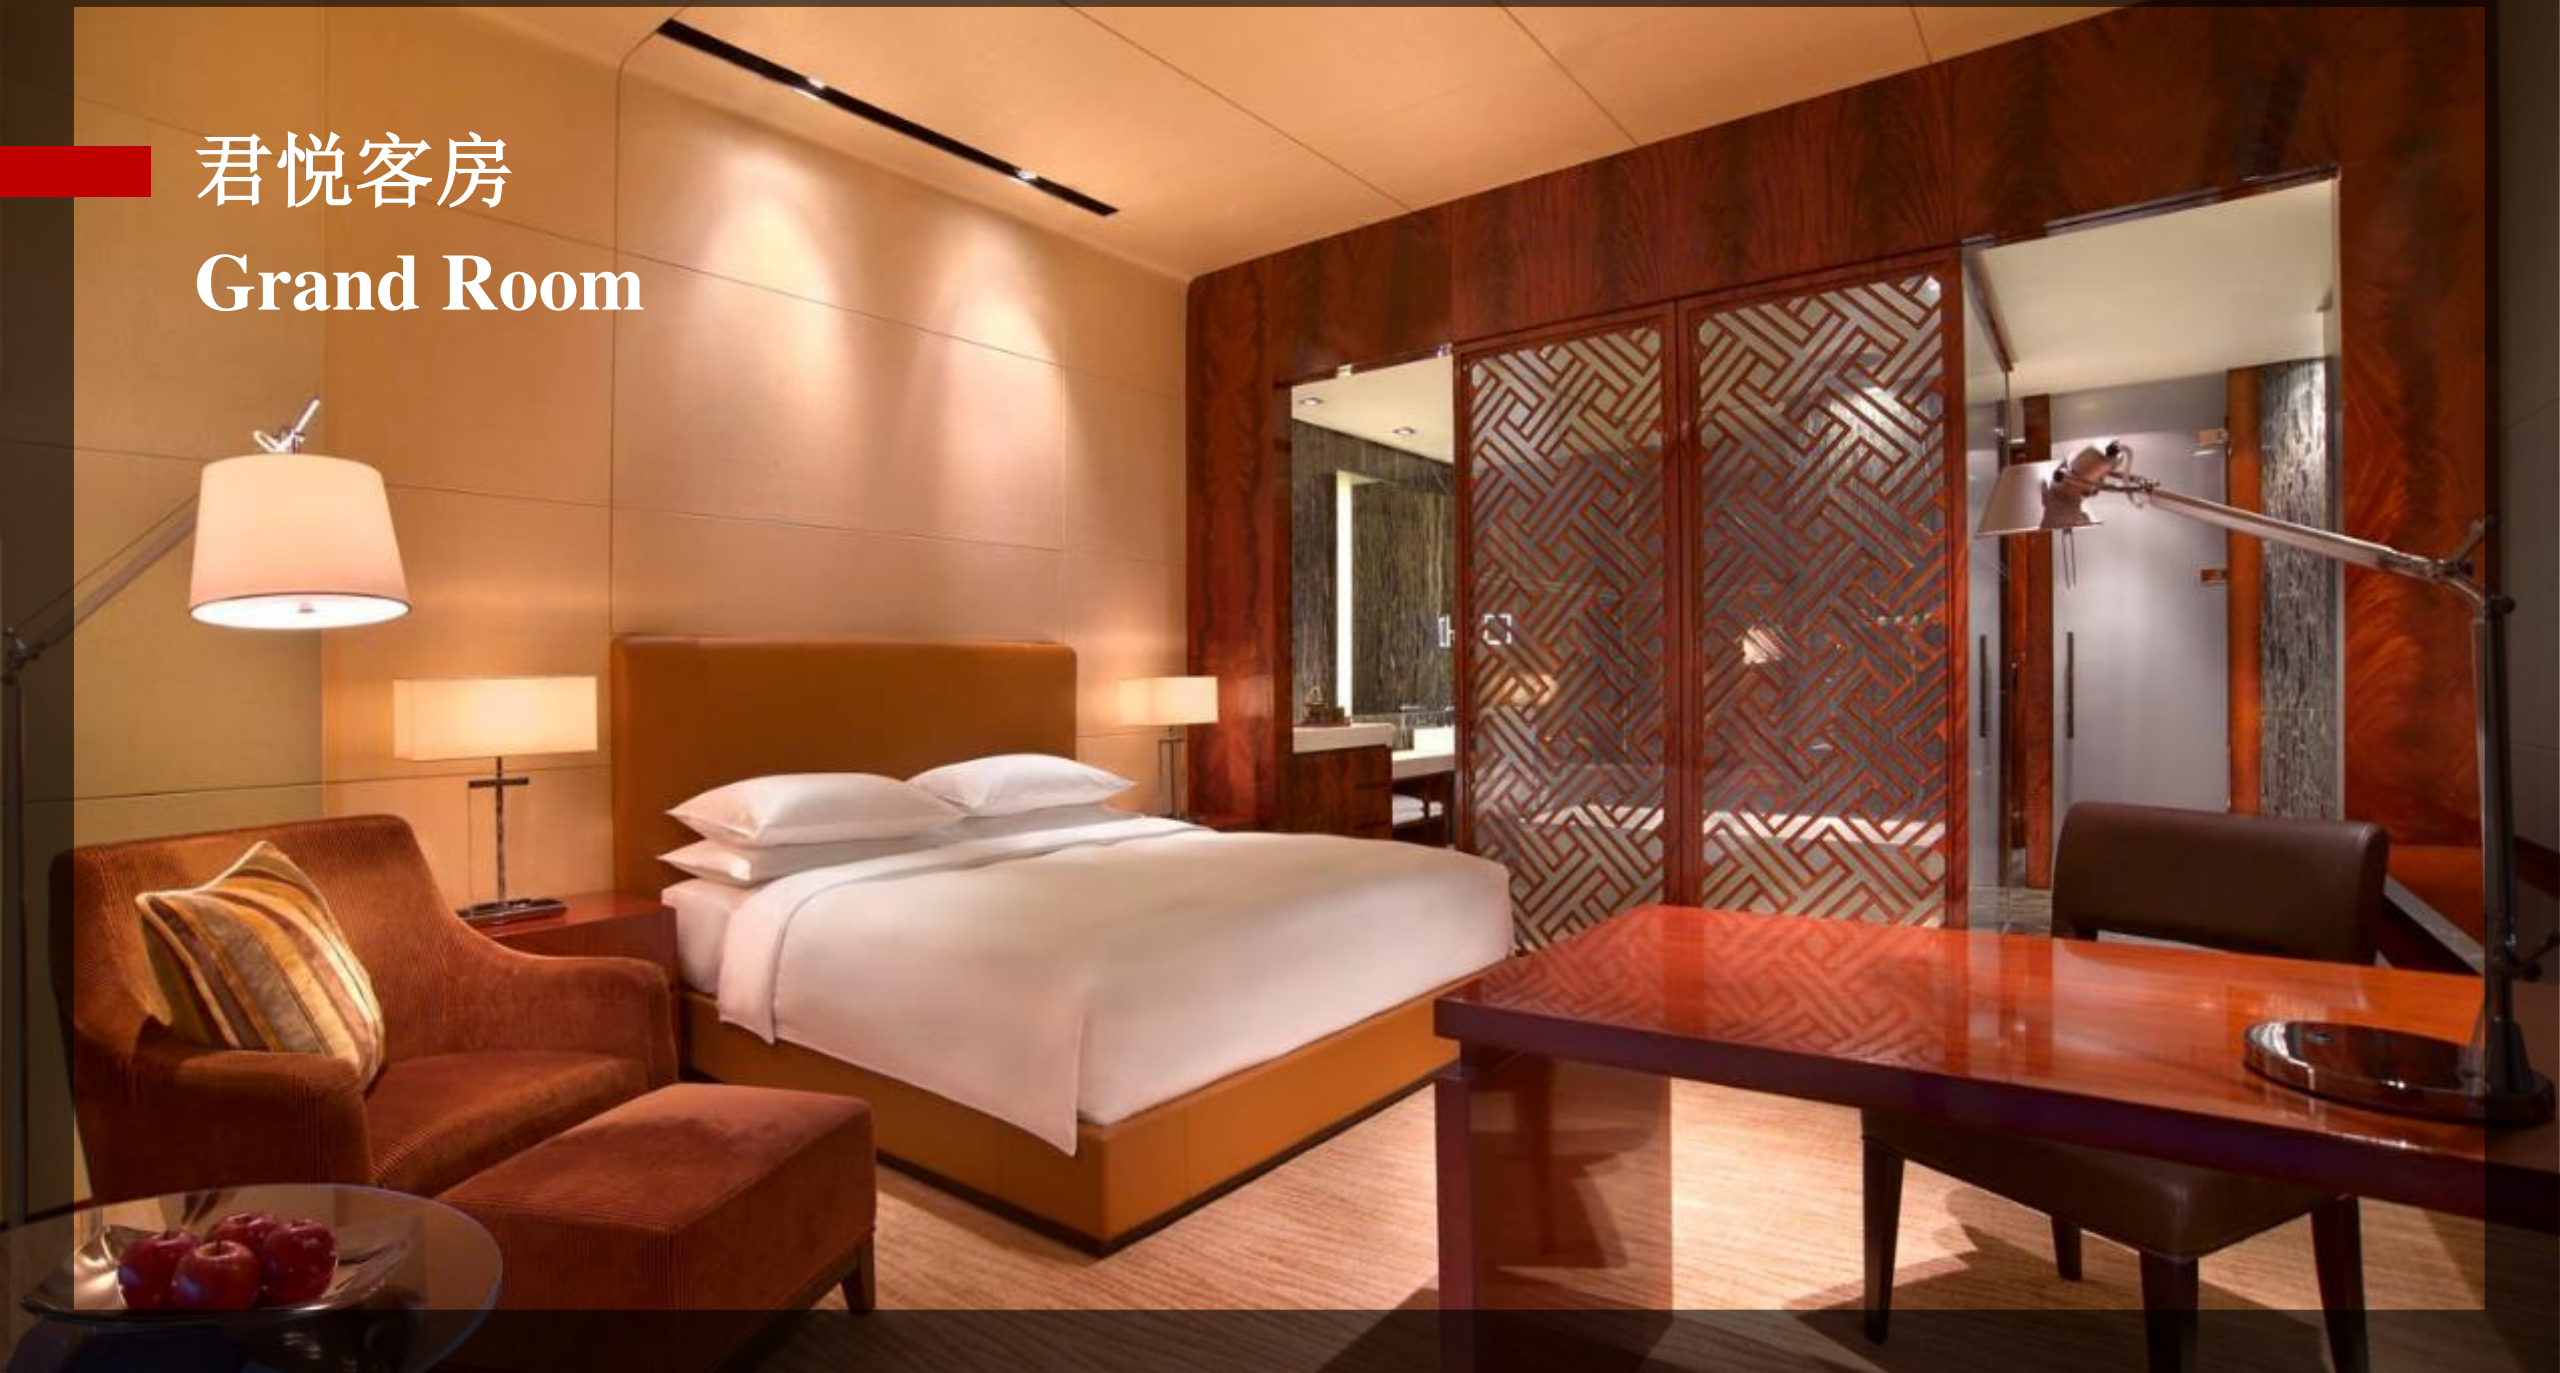

Operation Period

周二至周四 (Tue - Thu) 5:00 PM – 1:00 AM

周五至周六 (Fri - Sat) 5:00 PM – 1:00 AM

客房 Accommodation

深圳君悦酒店拥有471间宽敞雅致的客房，52间套房和35间酒店式公寓。透过客房落地玻璃窗可眺览香港葱翠的山景和深圳繁盛的都市美景。

Grand Hyatt Shenzhen features 471 spacious rooms including 52 suites and 35 apartments, all with floor-to-ceiling picture windows to best capture panoramic views of Shenzhen or the breathtaking Hong Kong mountains.

君悦客房
Grand Room

豪华客房
Deluxe Room

A modern hotel suite featuring a living area with a pink sofa, a red armchair, and a glass coffee table. A large window offers a view of a city skyline at dusk. The bedroom area is visible through an open doorway, showing a bed with white linens and a headboard. The room has a warm, contemporary aesthetic with wood accents and a light-colored wall.