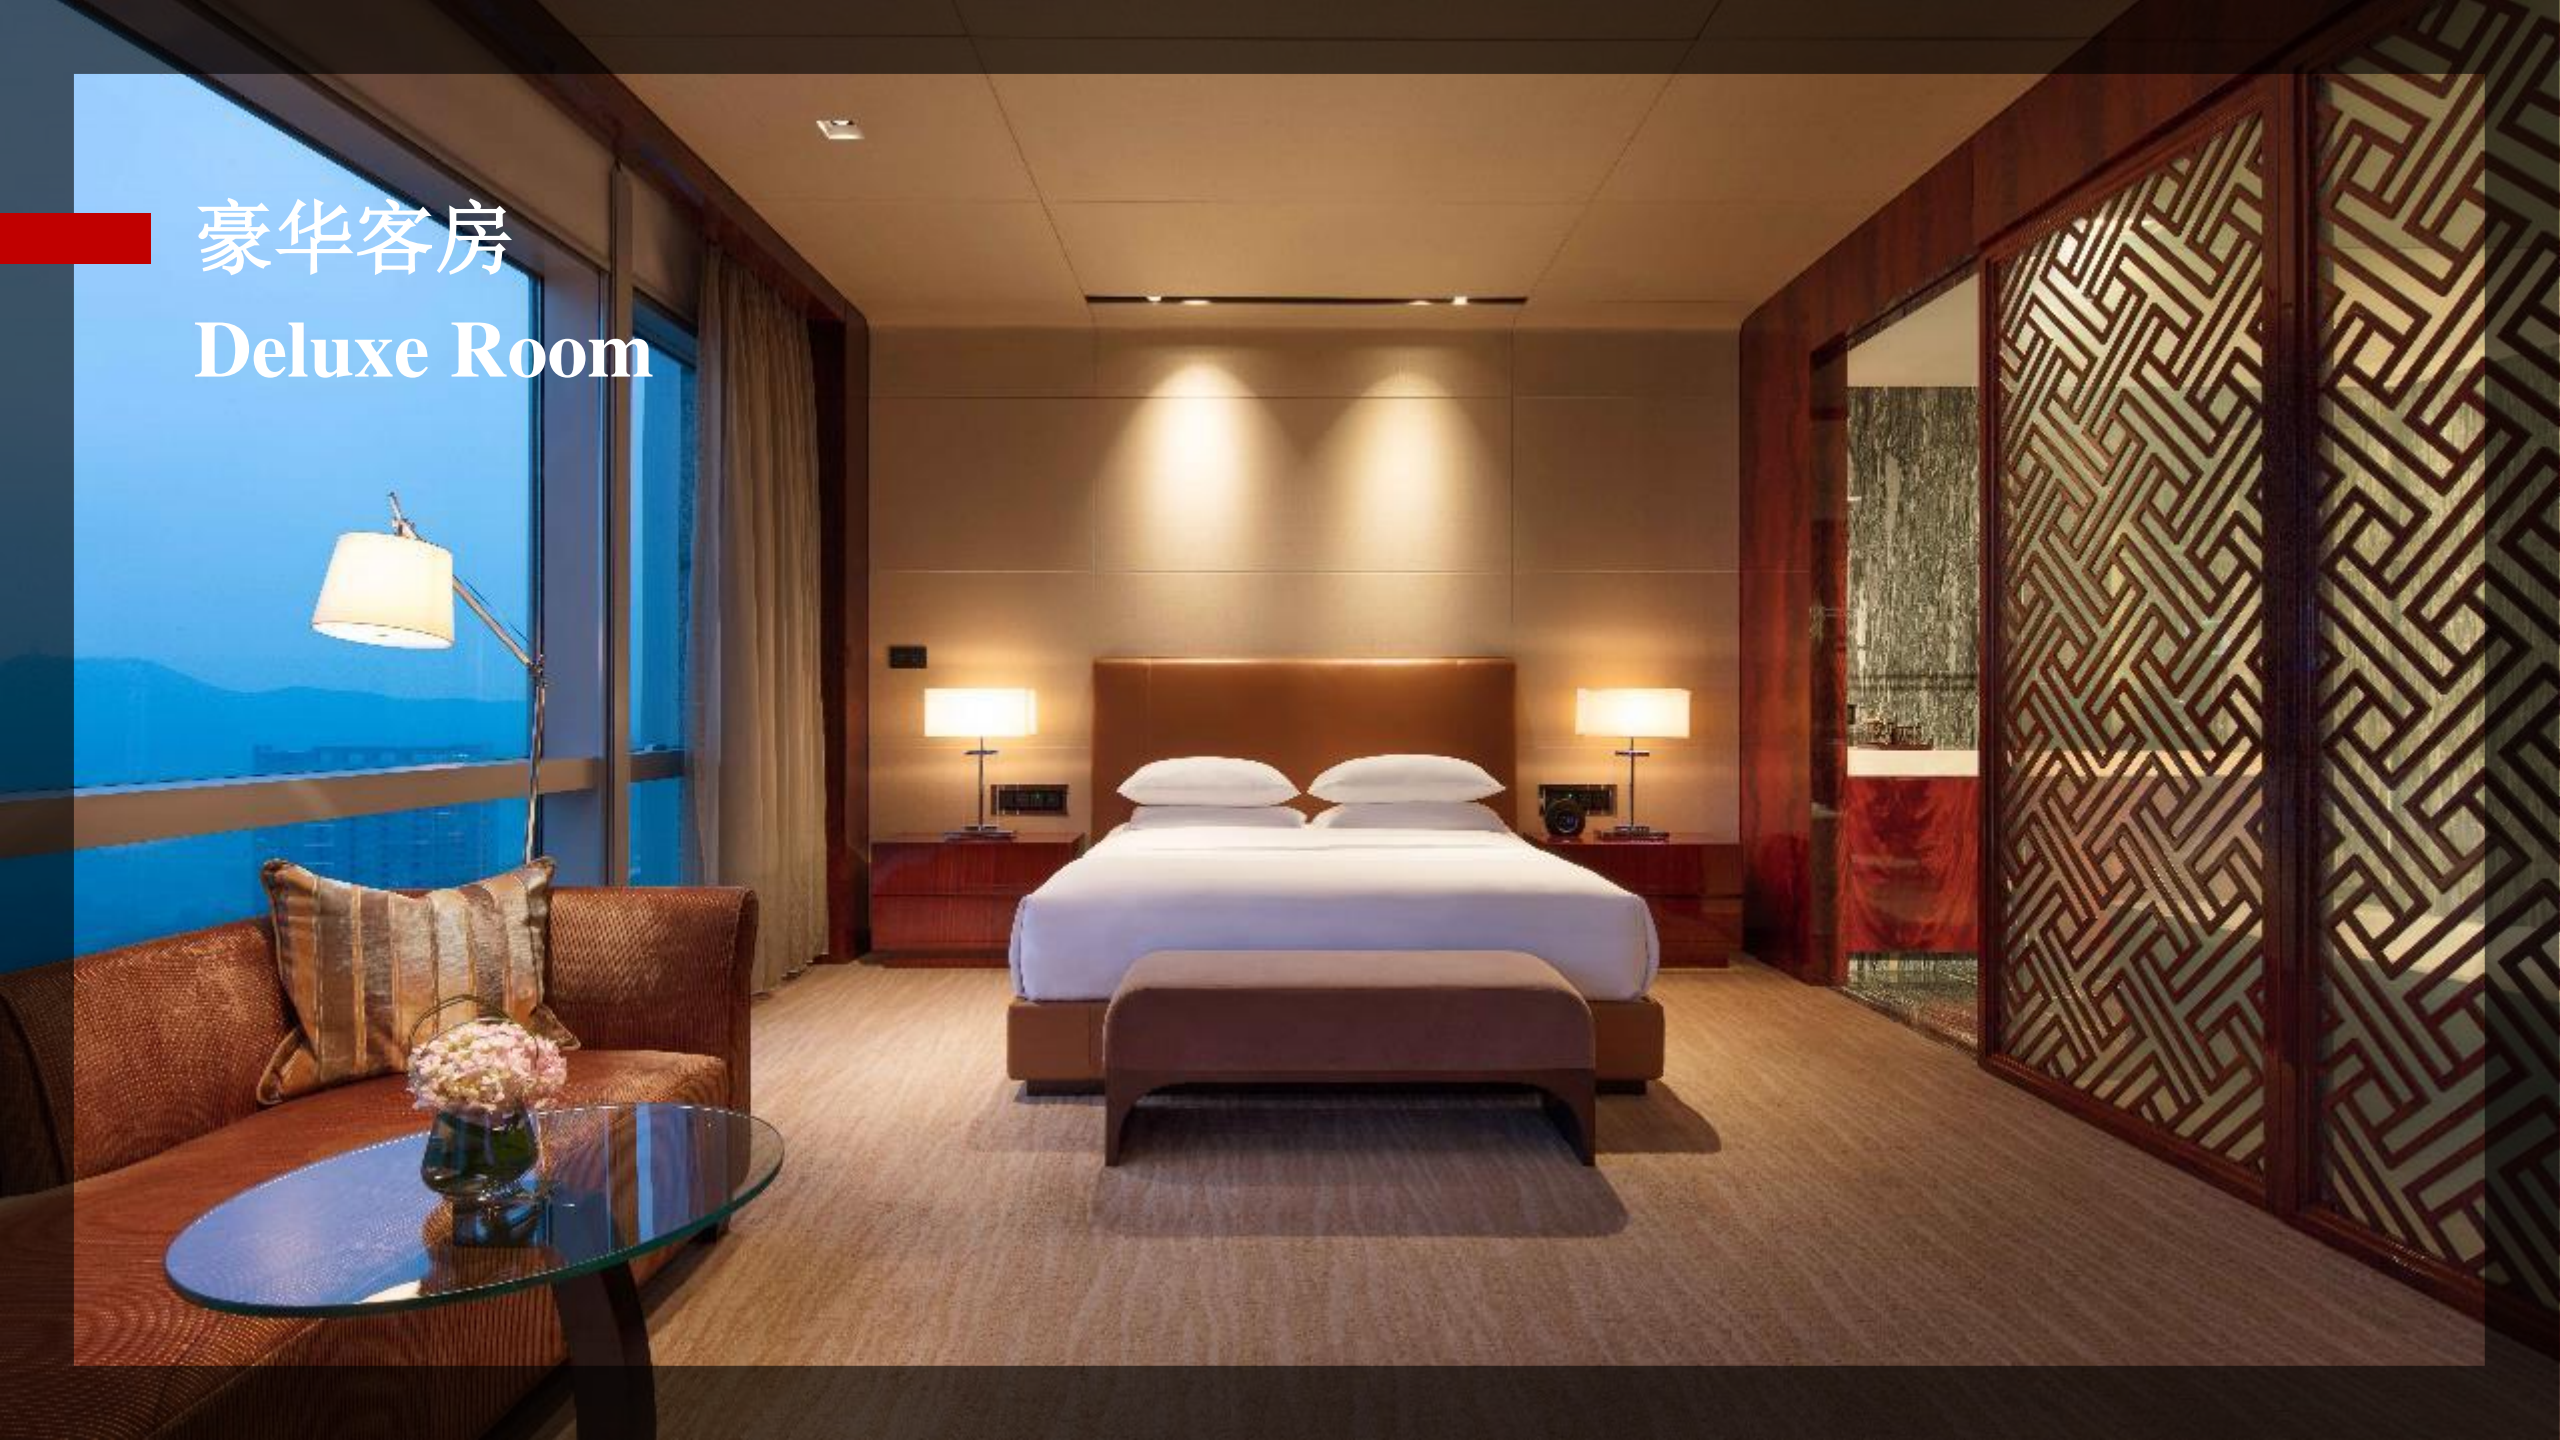

Operation Period

周二至周四 (Tue - Thu) 5:00 PM – 1:00 AM

周五至周六 (Fri - Sat) 5:00 PM – 1:00 AM

客房 Accommodation

深圳君悦酒店拥有471间宽敞雅致的客房，52间套房和35间酒店式公寓。透过客房落地玻璃窗可眺览香港葱翠的山景和深圳繁盛的都市美景。

Grand Hyatt Shenzhen features 471 spacious rooms including 52 suites and 35 apartments, all with floor-to-ceiling picture windows to best capture panoramic views of Shenzhen or the breathtaking Hong Kong mountains.

君悦客房
Grand Room

豪华客房
Deluxe Room

A modern hotel suite featuring a living area with a pink sofa, a red armchair, and a glass coffee table. A large window offers a view of a city skyline at dusk. The bedroom area is visible through an open doorway, showing a bed with white linens and a headboard. The room has a warm, contemporary aesthetic with wood accents and a light-colored wall.