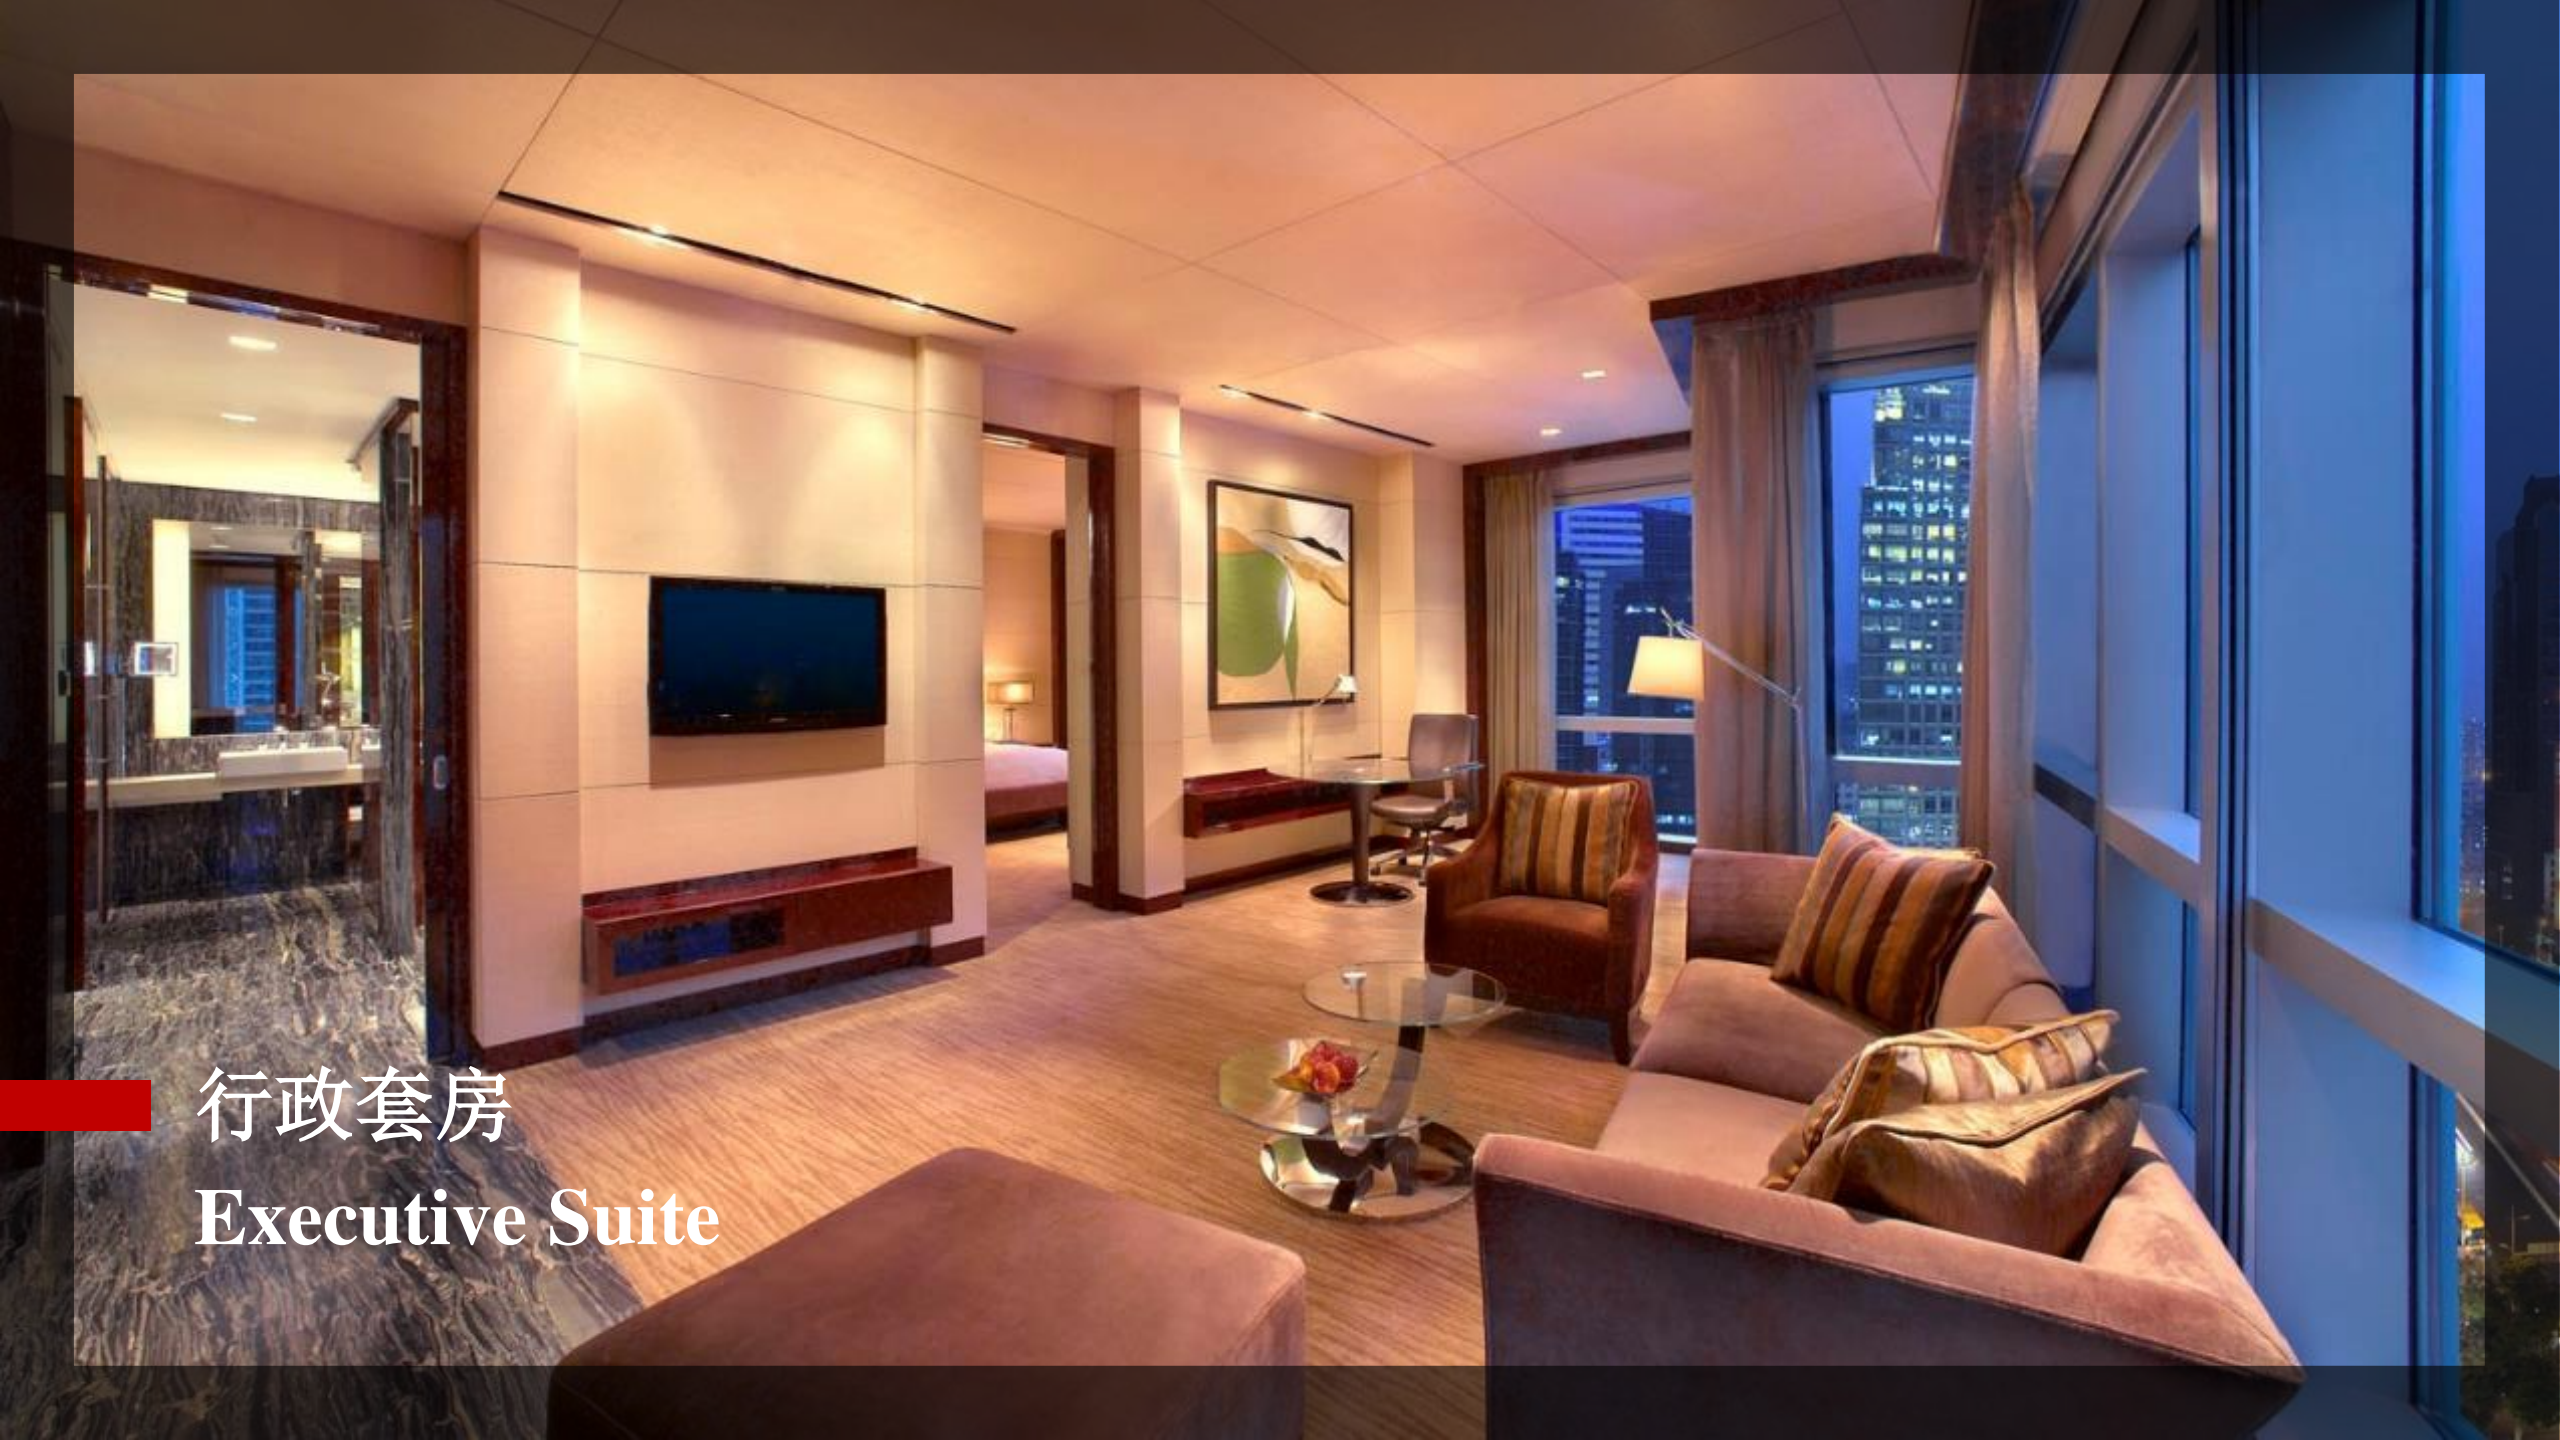

Operation Period

周二至周四 (Tue - Thu) 5:00 PM – 1:00 AM

周五至周六 (Fri - Sat) 5:00 PM – 1:00 AM

客房 Accommodation

深圳君悦酒店拥有471间宽敞雅致的客房，52间套房和35间酒店式公寓。透过客房落地玻璃窗可眺览香港葱翠的山景和深圳繁盛的都市美景。

Grand Hyatt Shenzhen features 471 spacious rooms including 52 suites and 35 apartments, all with floor-to-ceiling picture windows to best capture panoramic views of Shenzhen or the breathtaking Hong Kong mountains.

君悦客房
Grand Room

豪华客房
Deluxe Room

A modern hotel suite featuring a living area with a pink sofa, a red armchair, and a glass coffee table. A large window offers a view of a city skyline at dusk. The bedroom area is visible through an open doorway, showing a bed with white linens and a headboard. The room has a warm, contemporary aesthetic with wood accents and a light-colored wall.

君悦套房
Grand Suite

行政套房
Executive Suite

尊尚套房
Premier Suite

行政公寓
Apartment

总统套房
Presidential Suite

主席套房
Chairman Suite

水鄉 Shui Xiang

13间独立套房内提供护肤及水疗护理
13 luxurious spa suites