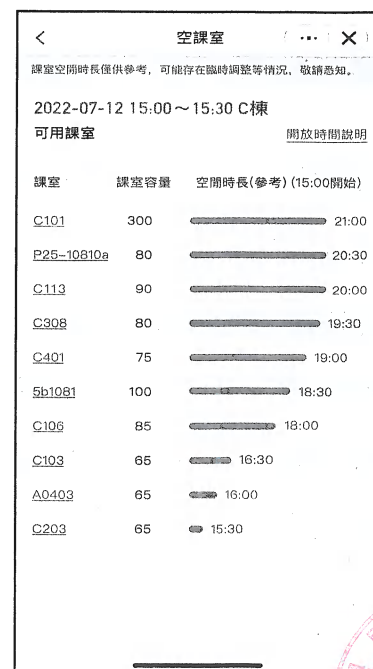

Table 1:

Opening date	From 1 st September to 14 th December						
Opening hour	Monday	Tuesday	Wednesday	Thursday	Friday	Saturday	Sunday
9:00 - 18:20	Block B、C、N、O、R						Block R
18:20 - 22:00	Block N、O					Block B、C	

Inquiry classroom with "Free Classroom" App in the WeMust Student APP:

Image 1 :

Image 2 :

Attachment 1: Regulation of Classroom

Attachment 2: List of Teaching Buildings Classroom

Student Affairs Office

2022/9/2